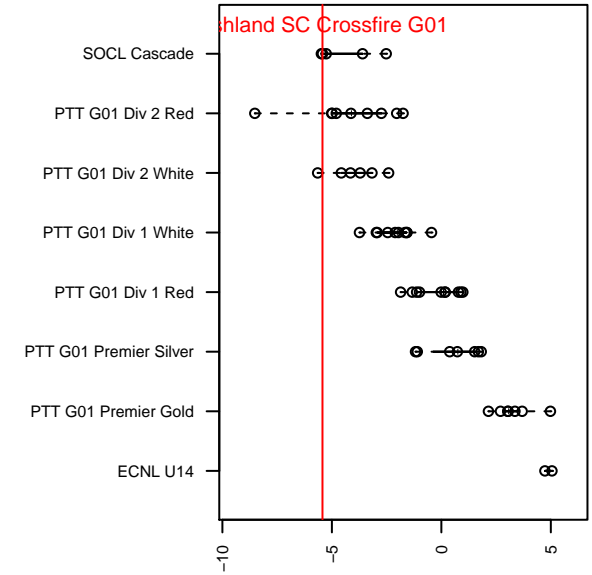

Ashland SC Crossfire G01

Ashland SC
 Ashland, OR
 G01 total strength=579
 attack=0.46 defense=0.47
 fall league = SOCL Cascade
 notes= might be 02

alt names used:
 ASC Ruckus
 ASC Ruckus
 ASC Crossfire

Venues played:
 2015 SOCL Cascade

**attack and defense variance (black dot)
relative to other teams
and top 10 in region**

**attack and defense rating
relative to others at age
and all opponents in last 13 months**

Performance relative to 13 month average